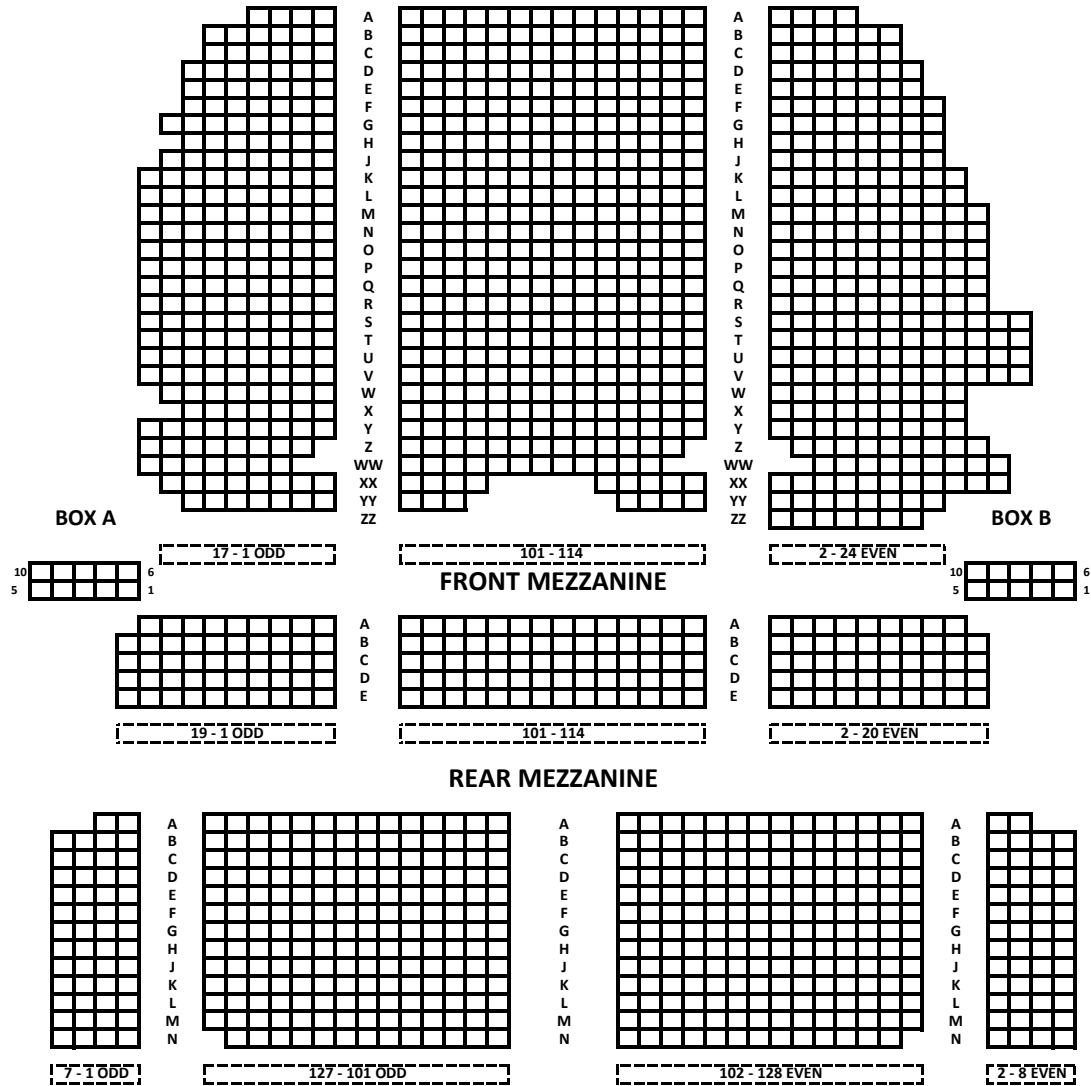

LUNT-FONTANNE THEATRE

STAGE ORCHESTRA

MEZZANINE OVERHANGS ORCHESTRA ROW J