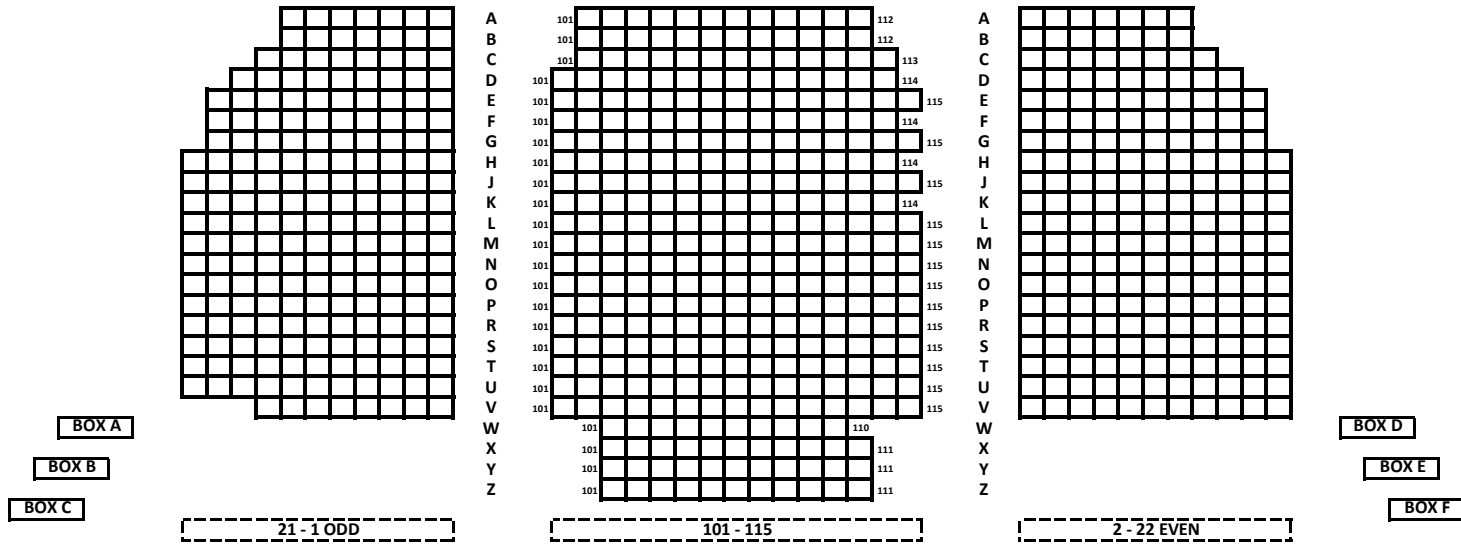

NEIL SIMON THEATRE

STAGE ORCHESTRA

MEZZANINE

Mezzanine overhangs Orchestra Row K