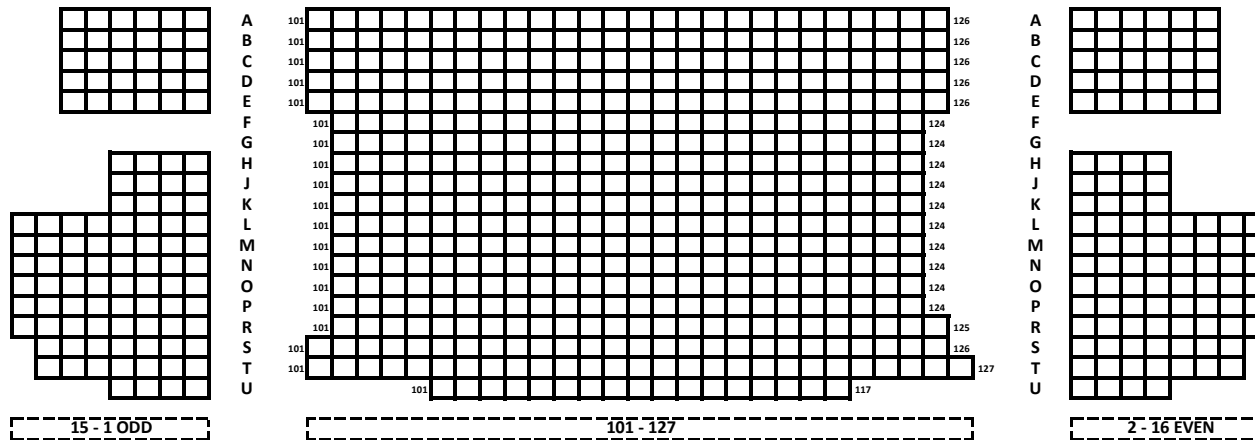

NEIL SIMON THEATRE

STAGE ORCHESTRA

MEZZANINE

Mezzanine overhangs Orchestra Row K