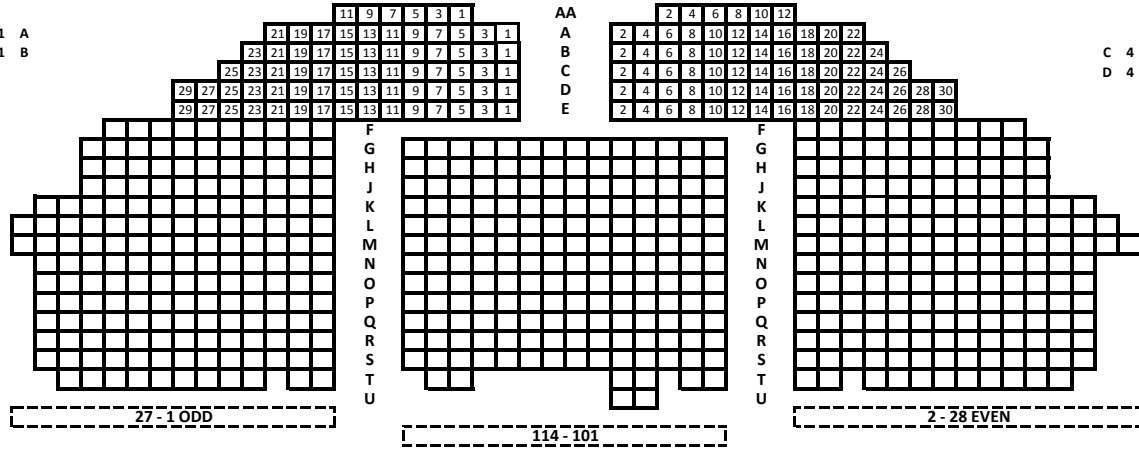

SHUBERT THEATRE STAGE ORCHESTRA

LEFT BOXES

RIGHT BOXES

MEZZANINE

BALCONY

MEZZANINE OVERHANGS ORCHESTRA AT ROW L

BALCONY OVERHANGS MEZZANINE AT ROW C