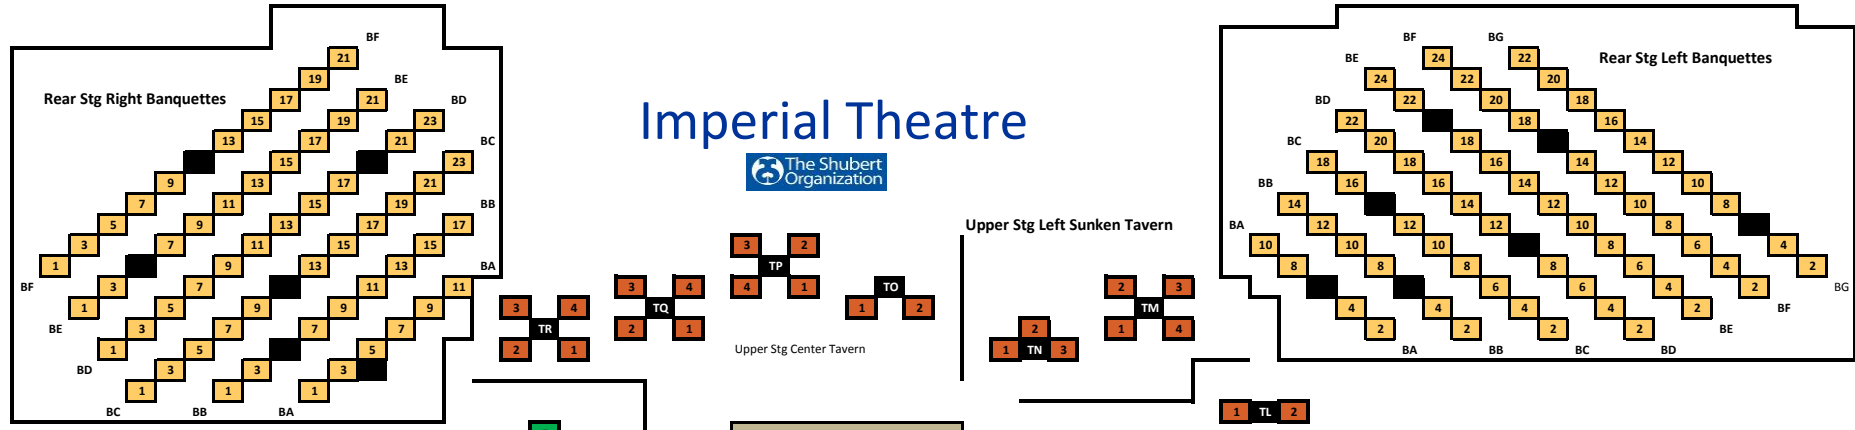

# Imperial Theatre

- Accessible Seating Available
- Wheelchair Viewing
- Companion
- Transfer Arm
- Low Vision
- Tables
- Banquettes
- Chairs at Tables
- Armchairs

**Pierre's Salon**

Front Mezzanine ROW A overhangs Orchestra ROW D