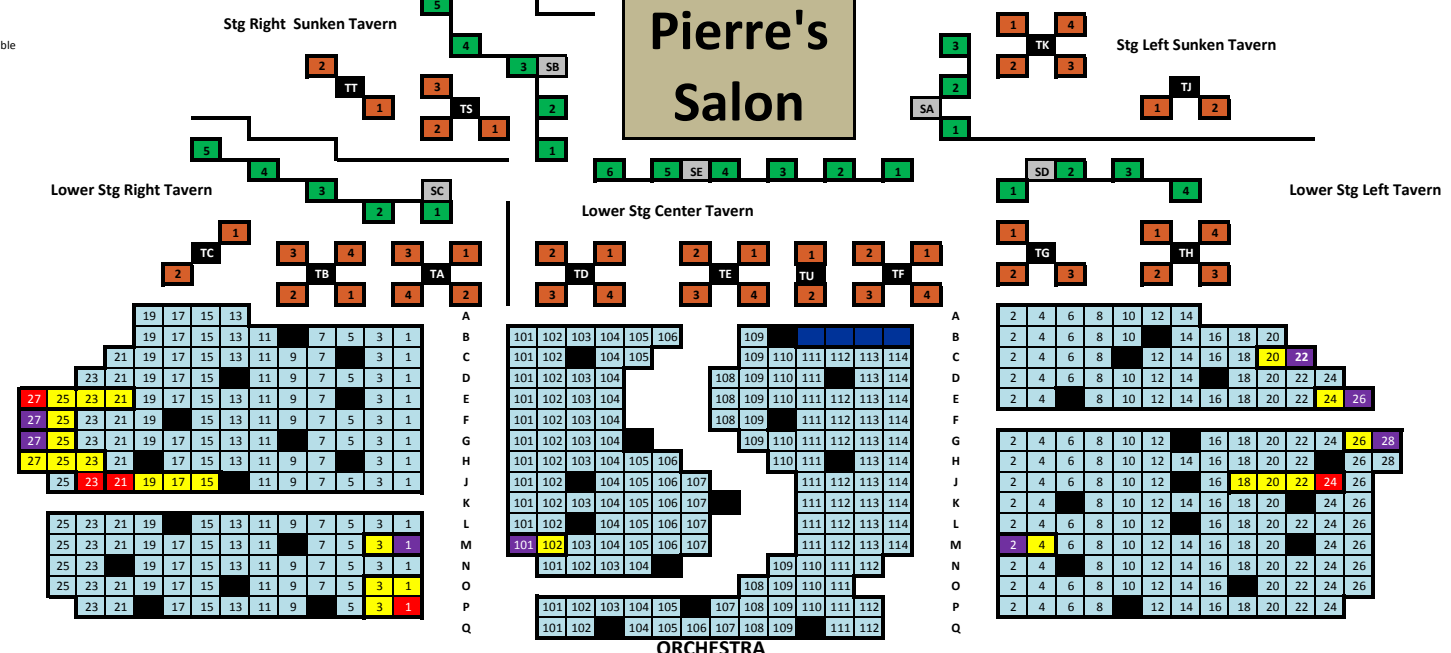

# Imperial Theatre

- Accessible Seating Available
- Wheelchair Viewing
- Companion
- Transfer Arm
- Low Vision
- Tables
- Banquettes
- Chairs at Tables
- Armchairs

**Pierre's Salon**

Front Mezzanine ROW A overhangs Orchestra ROW D