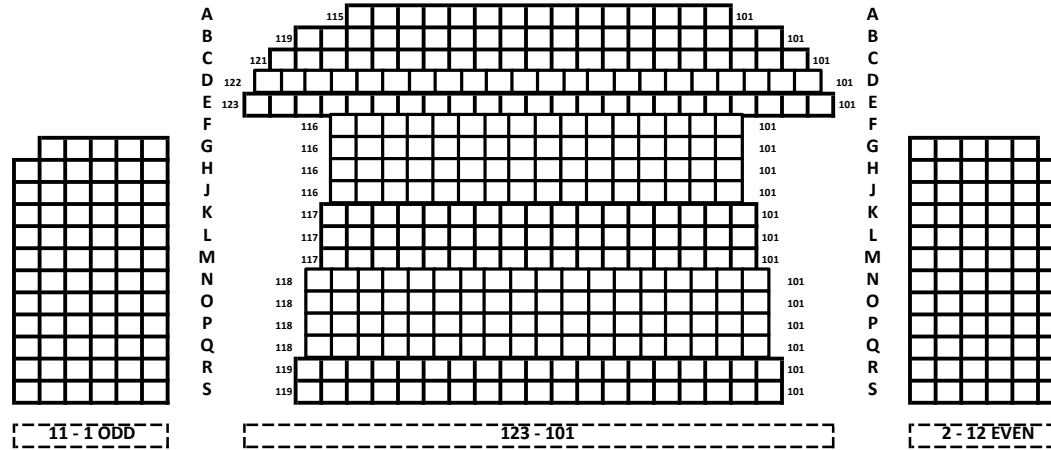

JOHN GOLDEN THEATRE

STAGE ORCHESTRA

Front Mezzanine

Rear Mezzanine

MEZZANINE OVERHANGS ORCHESTRA ROW L