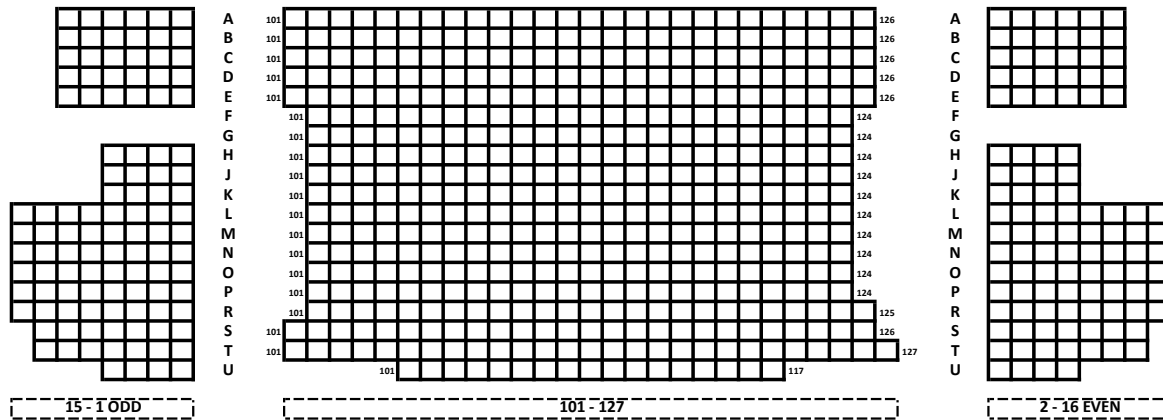

NEIL SIMON THEATRE

STAGE ORCHESTRA

MEZZANINE

Mezzanine overhangs Orchestra Row K