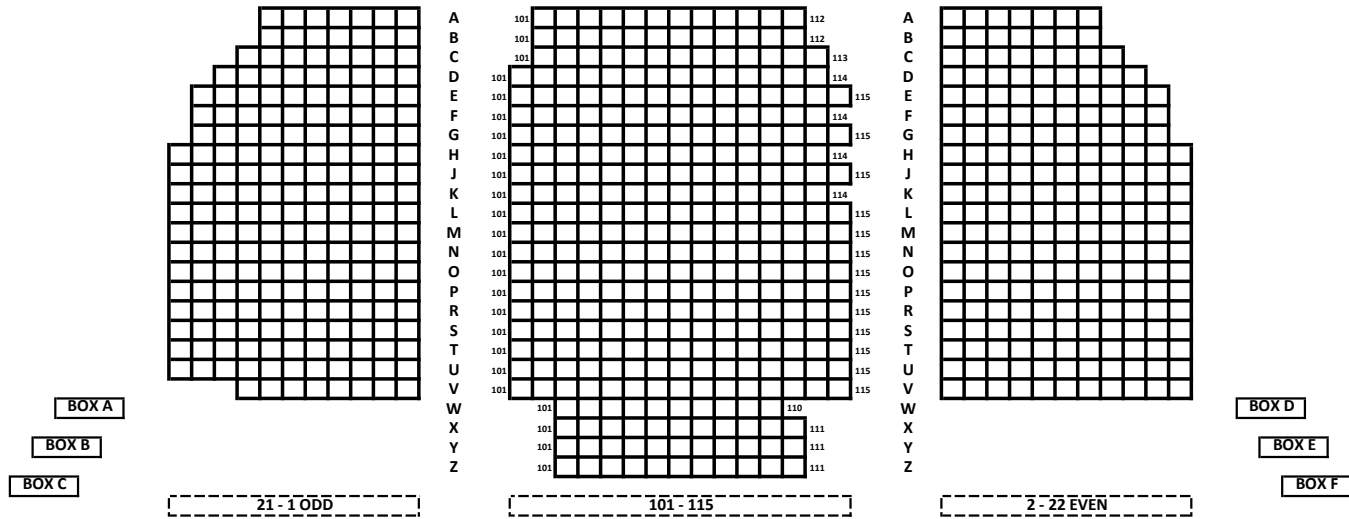

NEIL SIMON THEATRE

STAGE ORCHESTRA

MEZZANINE

Mezzanine overhangs Orchestra Row K