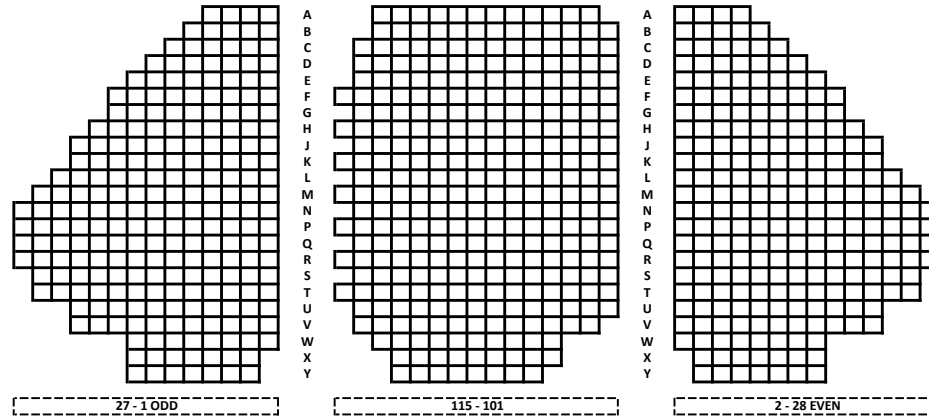

NEW AMSTERDAM THEATRE

STAGE ORCHESTRA

MEZZANINE

BALCONY

Mezzanine overhangs Orchestra Row P
Balcony overhangs Mezzanine Row DD