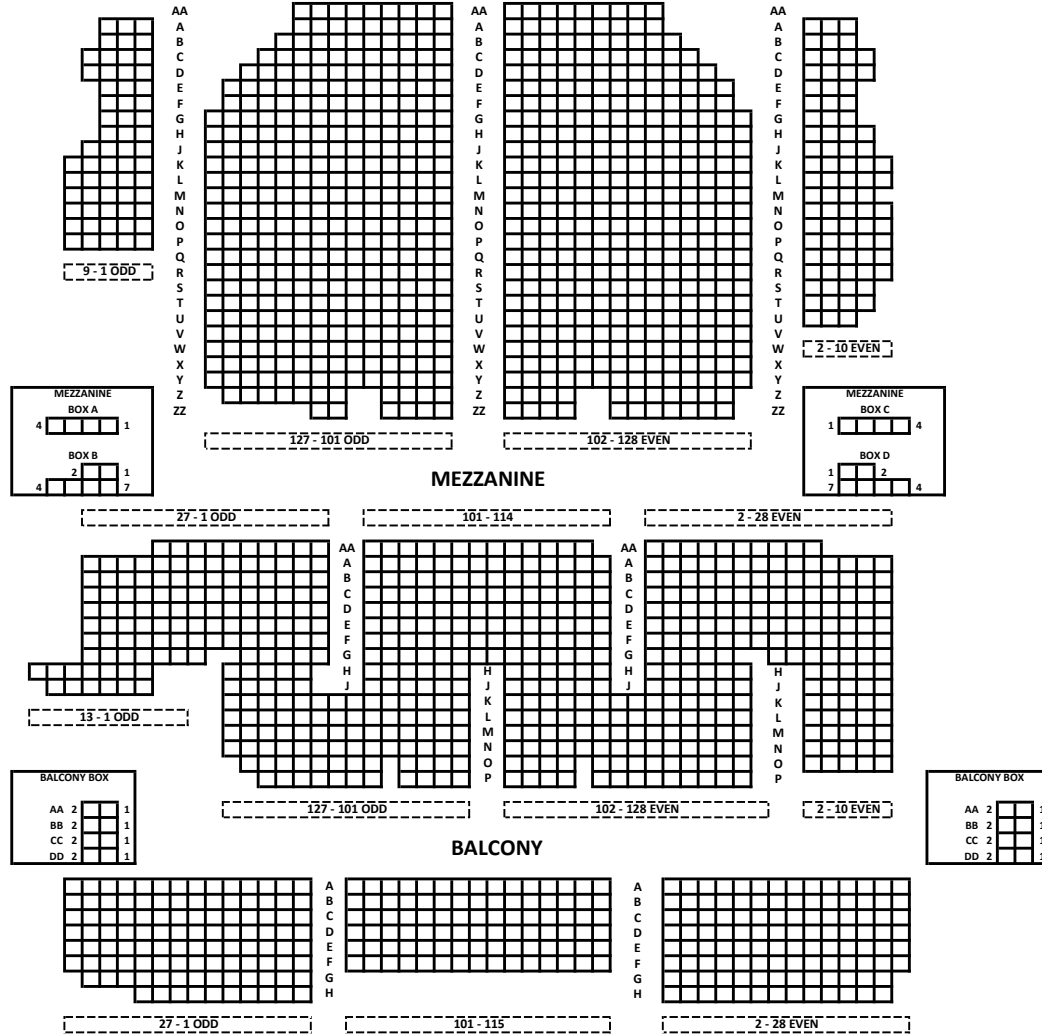

**STAGE
ORCHESTRA**

MEZZANINE OVERHANGS ORCHESTRA AT ROW K

BALCONY OVERHANGS MEZZANINE AT ROW G