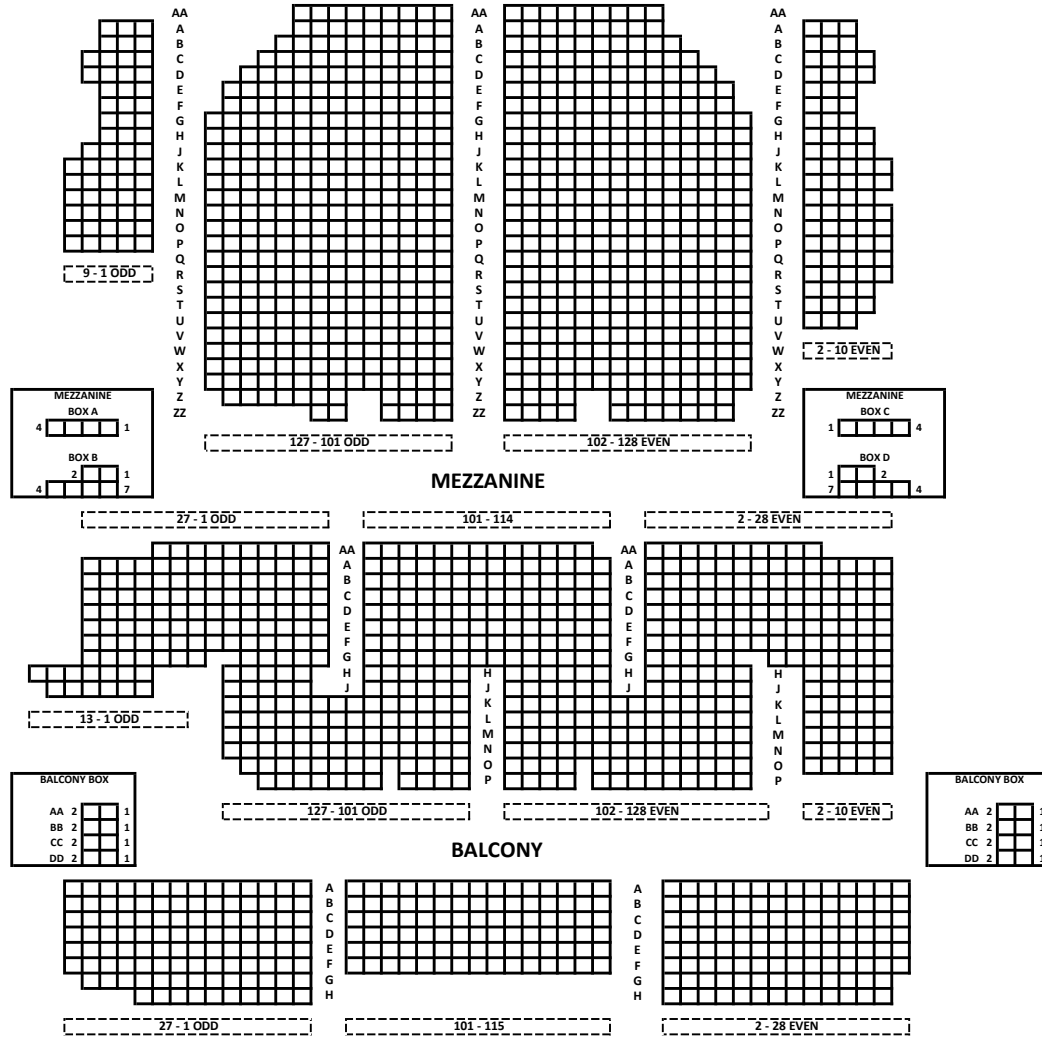

**STAGE  
ORCHESTRA**

MEZZANINE OVERHANGS ORCHESTRA AT ROW K

BALCONY OVERHANGS MEZZANINE AT ROW G